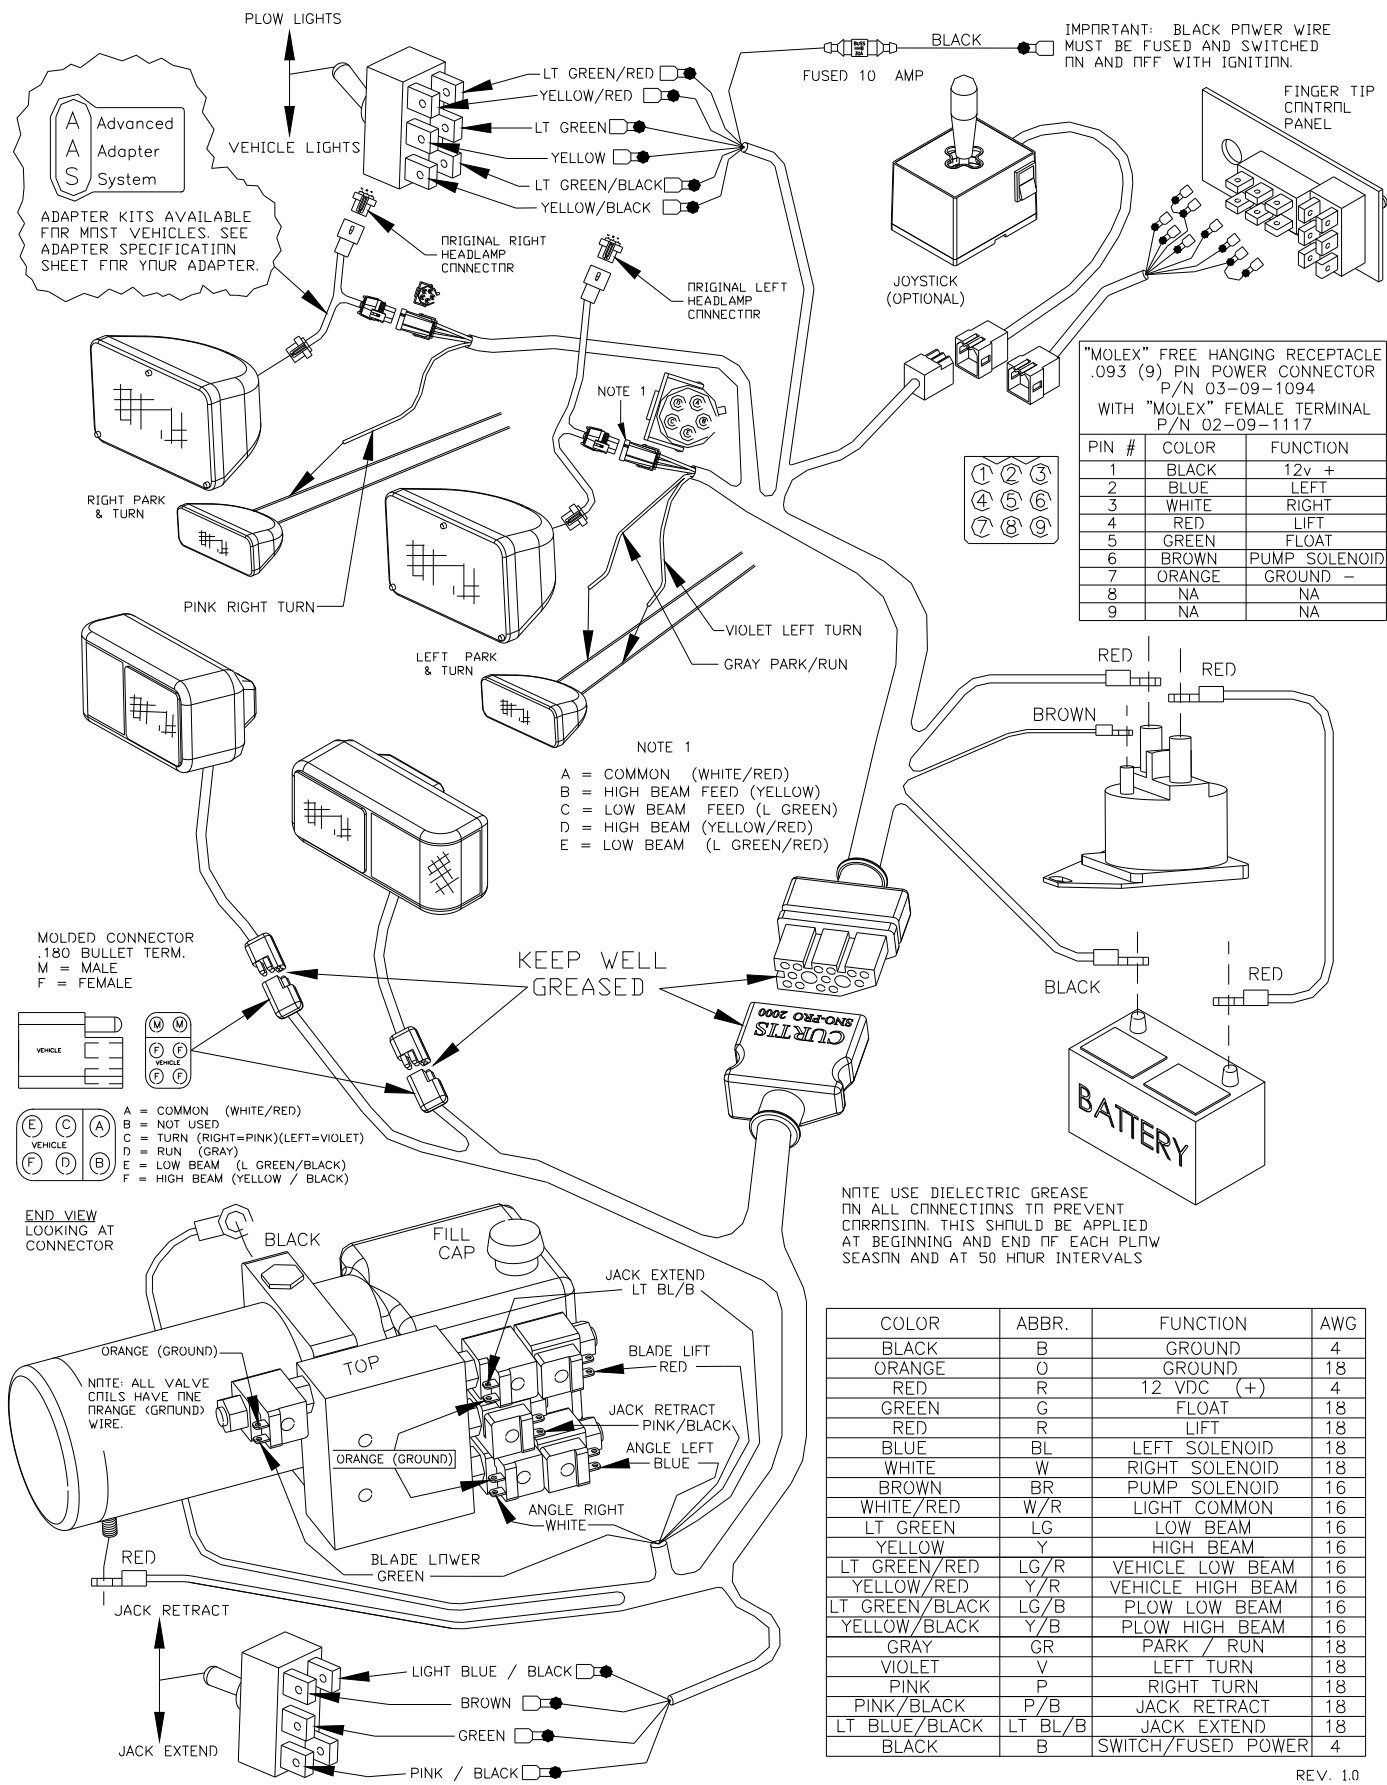

CURTIS SNO-PRO/HOME-PRO 3000 HARNESS LAYOUT

CURTIS SNO-PRO/HOME-PRO 3000 CONTROL DETAIL